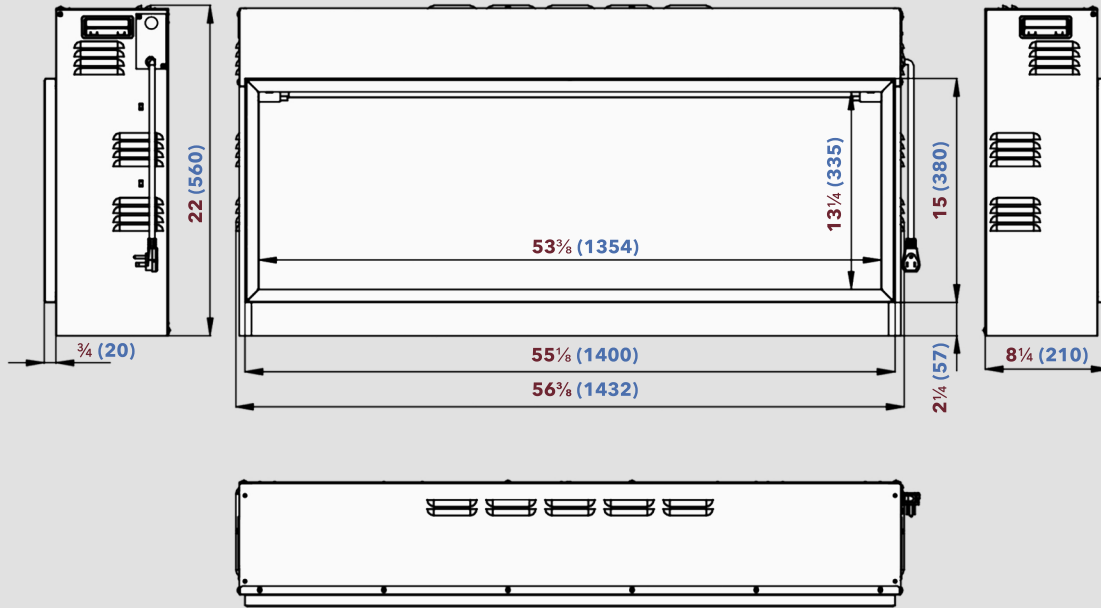

# Product Details & Measurements

## Product Details

- input voltage: **120 V**
- amps: **12 A**
- power: **1500 W (high heat)**  
**750 W (low heat)**
- power (heater off): **32 W**
- outlet: **Standard (type B)**  
**Hard-wired**
- certification: **CSA**
- heater timer: **0.5 h - 9 h**
- temperature: **16°C - 28°C**  
**60°F - 82°F**
- cord length: **70"**
- size: **56<sup>3</sup>/<sub>8</sub>" x 8<sup>1</sup>/<sub>4</sub>" x 22"**
- viewing size: **53<sup>3</sup>/<sub>8</sub>" x 13<sup>1</sup>/<sub>4</sub>"**
- framing: **57" x 22<sup>1</sup>/<sub>2</sub>" x 8<sup>7</sup>/<sub>8</sub>"**
- heating area: **400 sq.ft**
- remote control: **included**
- warranty: **2 years**

## Product Dimensions